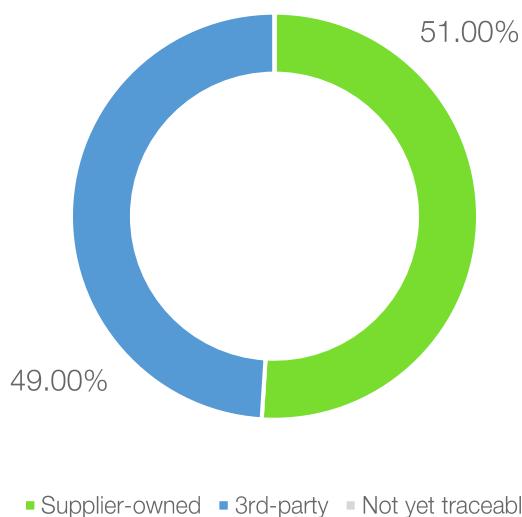

Steelindo Wahana Perkasa

Company: Kuala Lumpur Kepong Berhad ([KLK](#))
Location: Belitung Timur, Bangka-Belitung, Indonesia
Coordinates: -2.72431, 108.08823

Sustainability and traceability report
Reporting period: January - June, 2023

Supply chain certification: [RSPO](#), [ISCC](#)

Traceability summary*

Supply base	Palm oil mills	Province	Palm oil mills
Supplier-owned mills	4	Bangka Belitung	4
3rd-party mills	14	Kalimantan Barat	4
Total	18	Kalimantan Tengah	8
RSPO-certified mills	10	Sumatera Selatan	2

Traceability	Palm oil mills
Traceability to mill**	100%

* Reported data are from January - June, 2023 obtained from the supplier's dashboard. These data may be updated by the supplier periodically.

** Traceability numbers are based on volume of supply.

Steelindo Wahana Perkasa Refinery is 100% traceable to mill

Sustainability - deeply embedded in Neste's everyday business.

Neste buys PFAD only [from those suppliers that are committed to sustainable working practices](#) and meeting strict sustainability criteria embedded in the regulation on biofuels. These criteria include a proactive approach to preventing deforestation and mitigating risk. Neste has full traceability of the PFAD it uses to its point of origin as the law requires. www.neste.com/sustainability