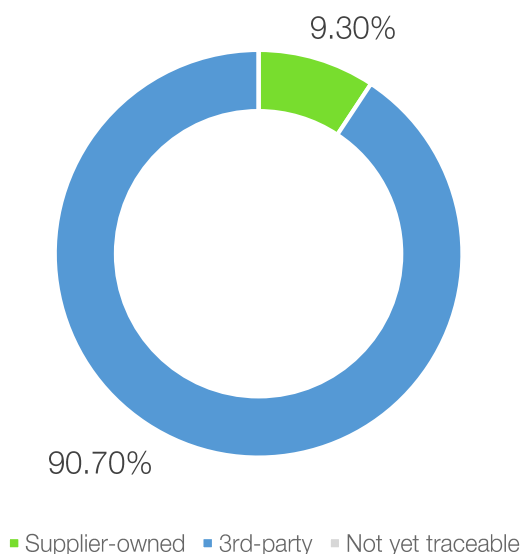

Asianagro Agung Jaya (Marunda)

Company: Apical Group ([Apical](#))
Location: Jakarta, Jakarta Utara, Indonesia
Coordinates: -6.099396, 106.951478

Sustainability and traceability report
Reporting period: January - June, 2023

Supply chain certification: [RSPO](#), [ISCC](#)

Traceability summary*

Supply base	Palm oil mills	Province	Palm oil mills
Supplier-owned mills	4	Bangka Belitung	4
3rd-party mills	39	Bengkulu	6
Total	43	Jambi	7
RSPO-certified mills	7	Kalimantan Barat	14
		Sumatera Selatan	12

Traceability	Palm oil mills
Traceability to mill**	100%

* Reported data are from January - June, 2023 obtained from the supplier's dashboard. These data may be updated by the supplier periodically.

** Traceability numbers are based on count of mills.

Asianagro Agung Jaya (Marunda) Refinery is 100% traceable to mill

Sustainability - deeply embedded in Neste's everyday business.

Neste buys PFAD only [from those suppliers that are committed to sustainable working practices](#) and meeting strict sustainability criteria embedded in the regulation on biofuels. These criteria include a proactive approach to preventing deforestation and mitigating risk. Neste has full traceability of the PFAD it uses to its point of origin as the law requires. www.neste.com/sustainability